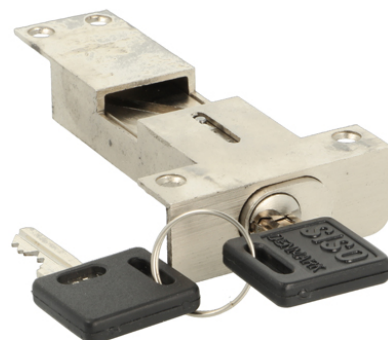

# PRODUCT SHEET

**Description:**

Central Push Button Lock 1011 Front, W/SISO Car Key, No Bar and No Accessories

**Item number:**

14.03.036-0

Units	Box	Carton	HS Code	Barcode
Pcs.		25	8301300000	 5704866034593